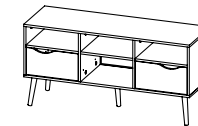

75391 TV-unit

117.1 x 39.1 x 57.4 cm
46.1 x 15.4 x 22.6"
Colours: 49ak - 49gm

1699