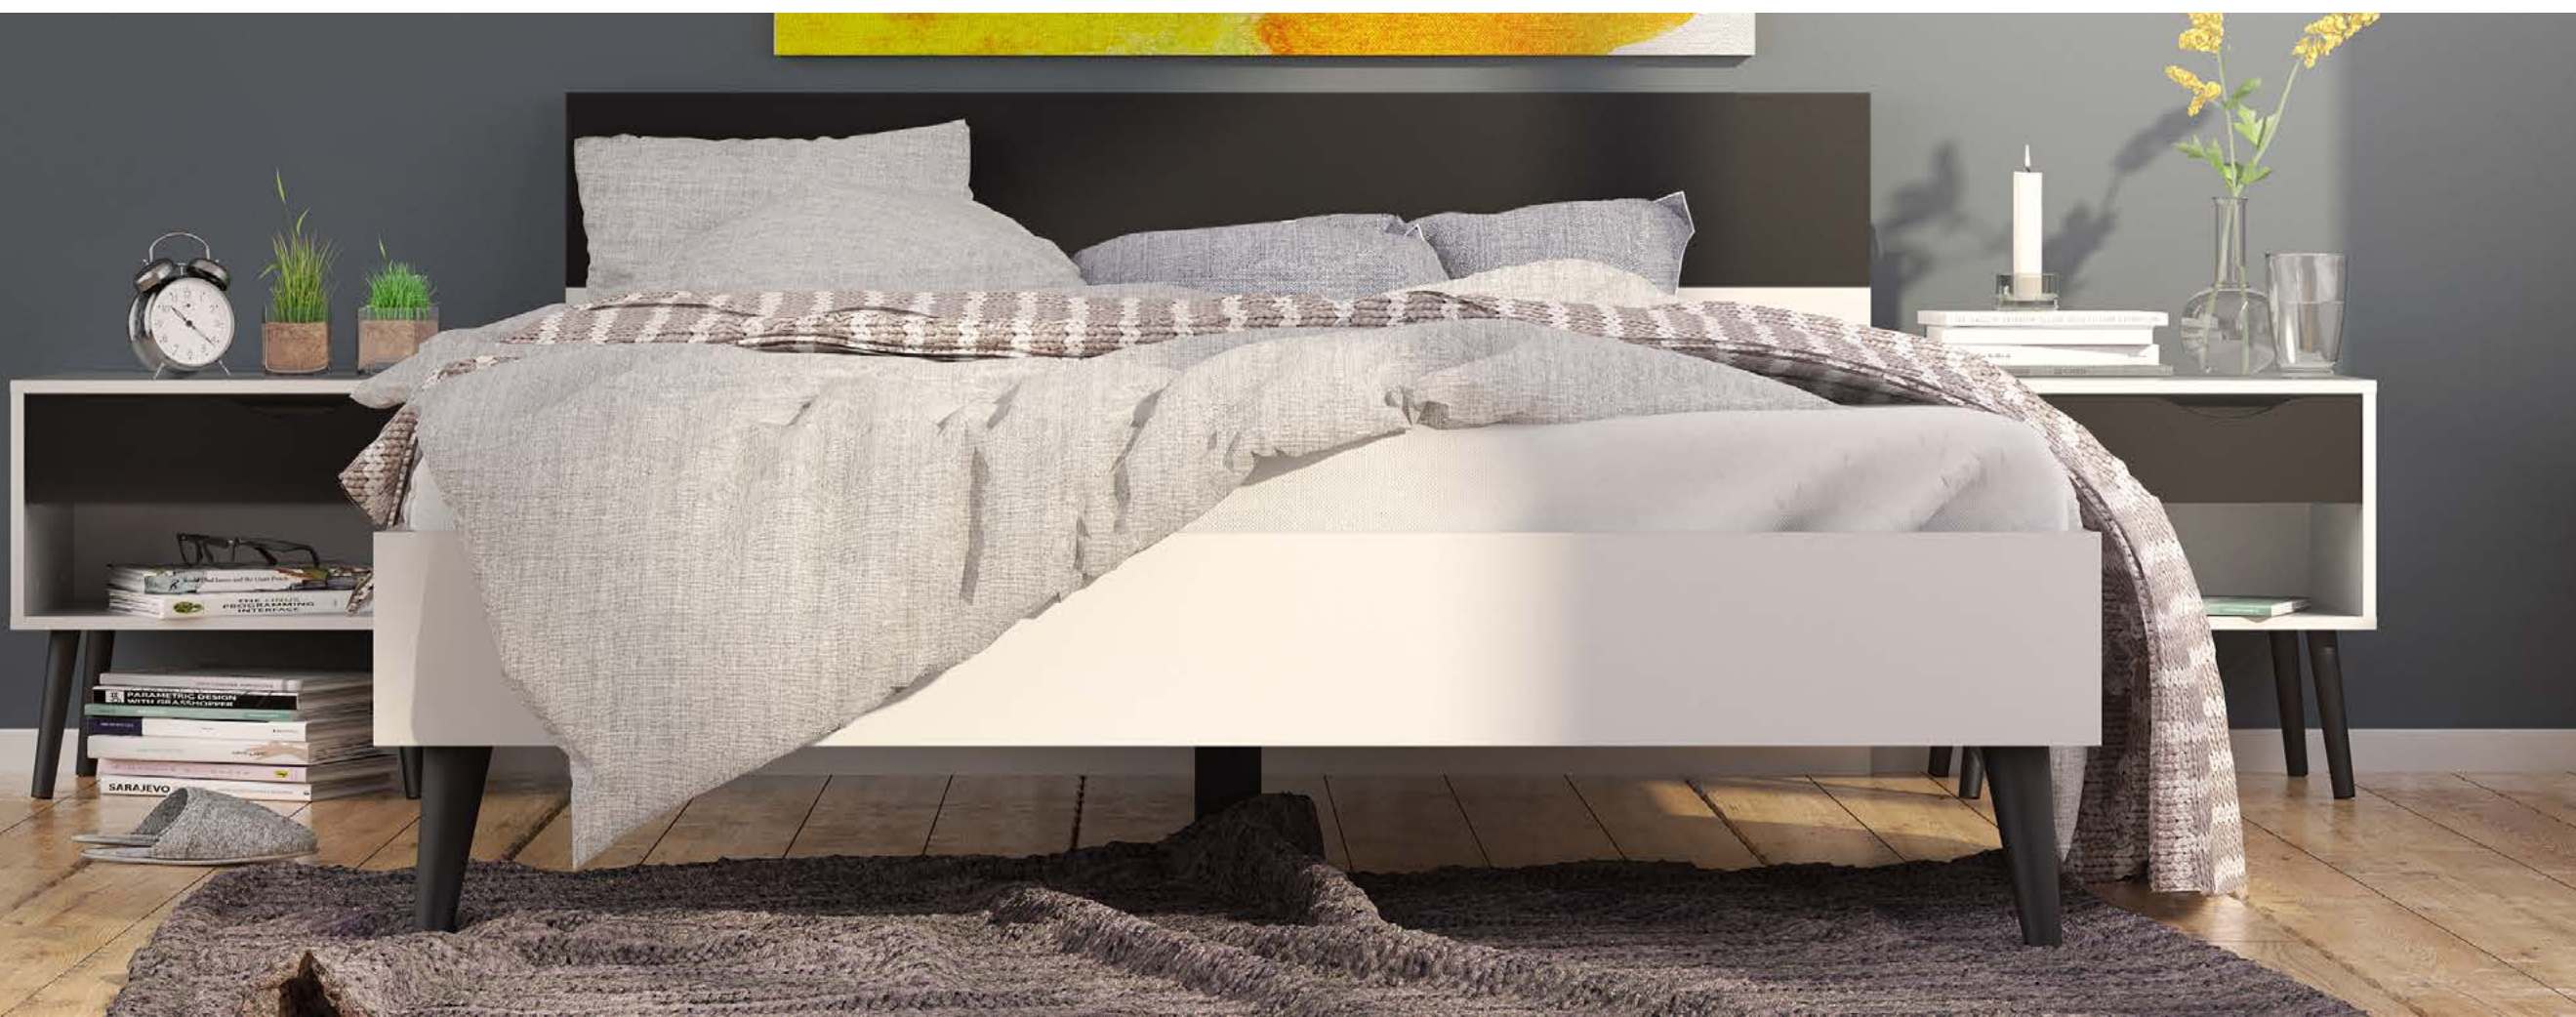

75379* Bed

166.3 x 207.4 x 83.7 cm

65.5 x 81.7 x 33"

Inside measurements:

161.5 x 201 cm / 63.6 x 79.1"

Colours: 49ak - 49gm - gmak