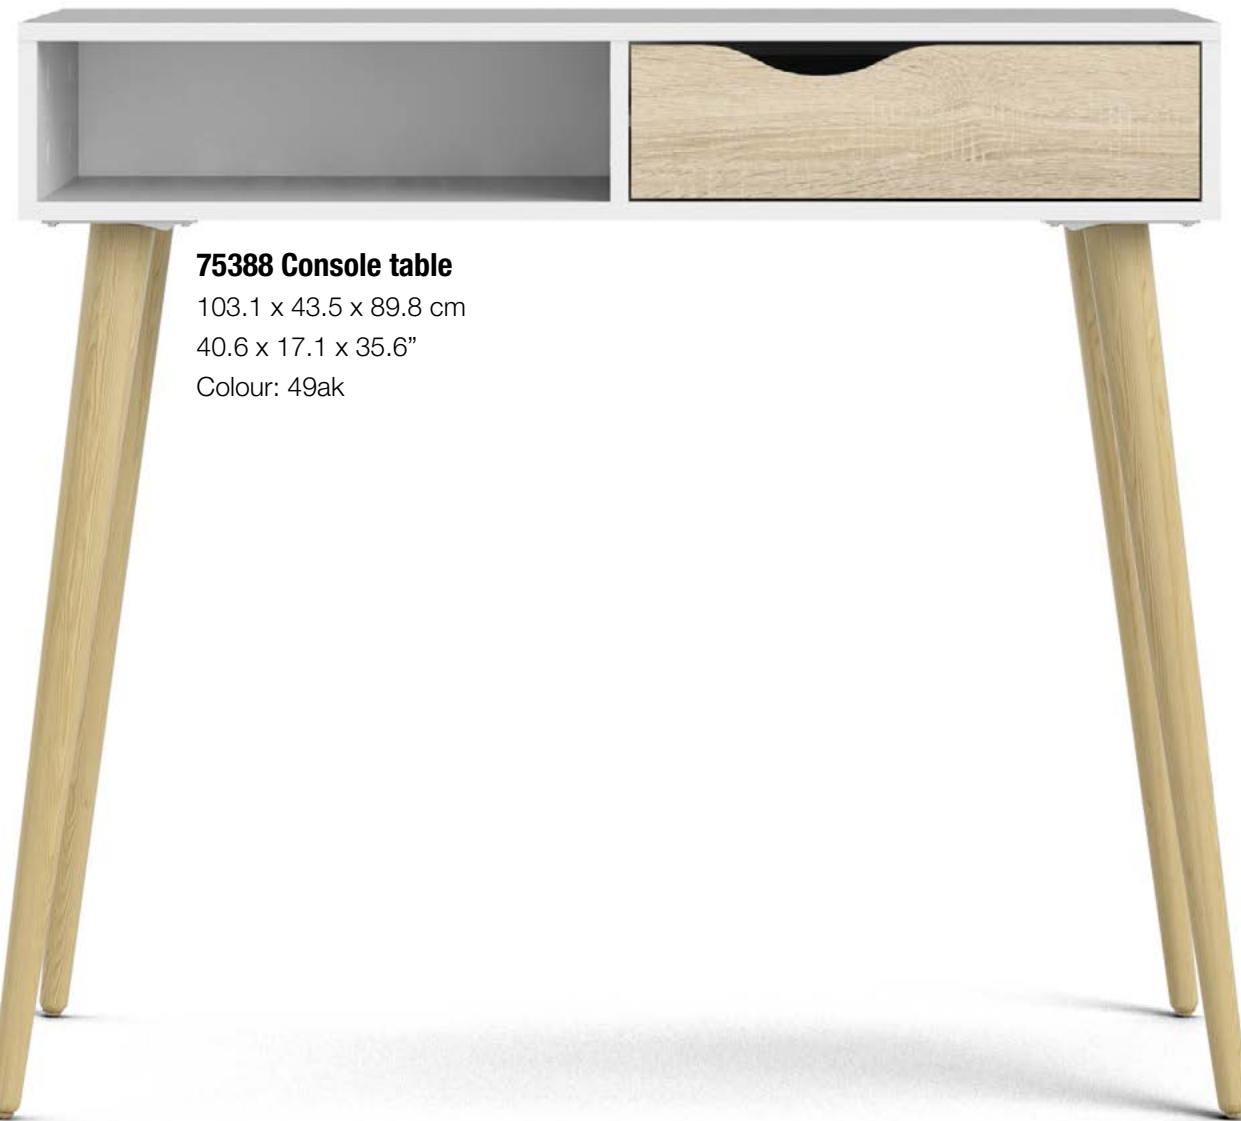

## 75386 Dining table

100 x 100 x 75.2 cm

39.4 x 39.4 x 29.6"

Colours: 49/49 - 49/60

**75397 Dining table**  
80 x 160 x 75.1 cm  
31.5 x 63 x 29.6"  
Colours: 49/49 - 49/60

**75384 Coffee table**

98.6 x 60.1 x 43.3 cm

38.8 x 23.7 x 17.1"

Colours: 49ak - 49gm

# COFFEE TABLE

# CONSOLE TABLE

**75388 Console table**  
103.1 x 43.5 x 89.8 cm  
40.6 x 17.1 x 35.6"  
Colour: 49ak

**DESK**

**75389 Desk**

65.1 x 48.1 x 180.4 cm

25.6 x 18.9 x 71"

Colour: 49ak

The Oslo desk features a large table top, three open shelves and two groove handled drawers offering you a great space for work and storage space for papers, pens and your laptop.