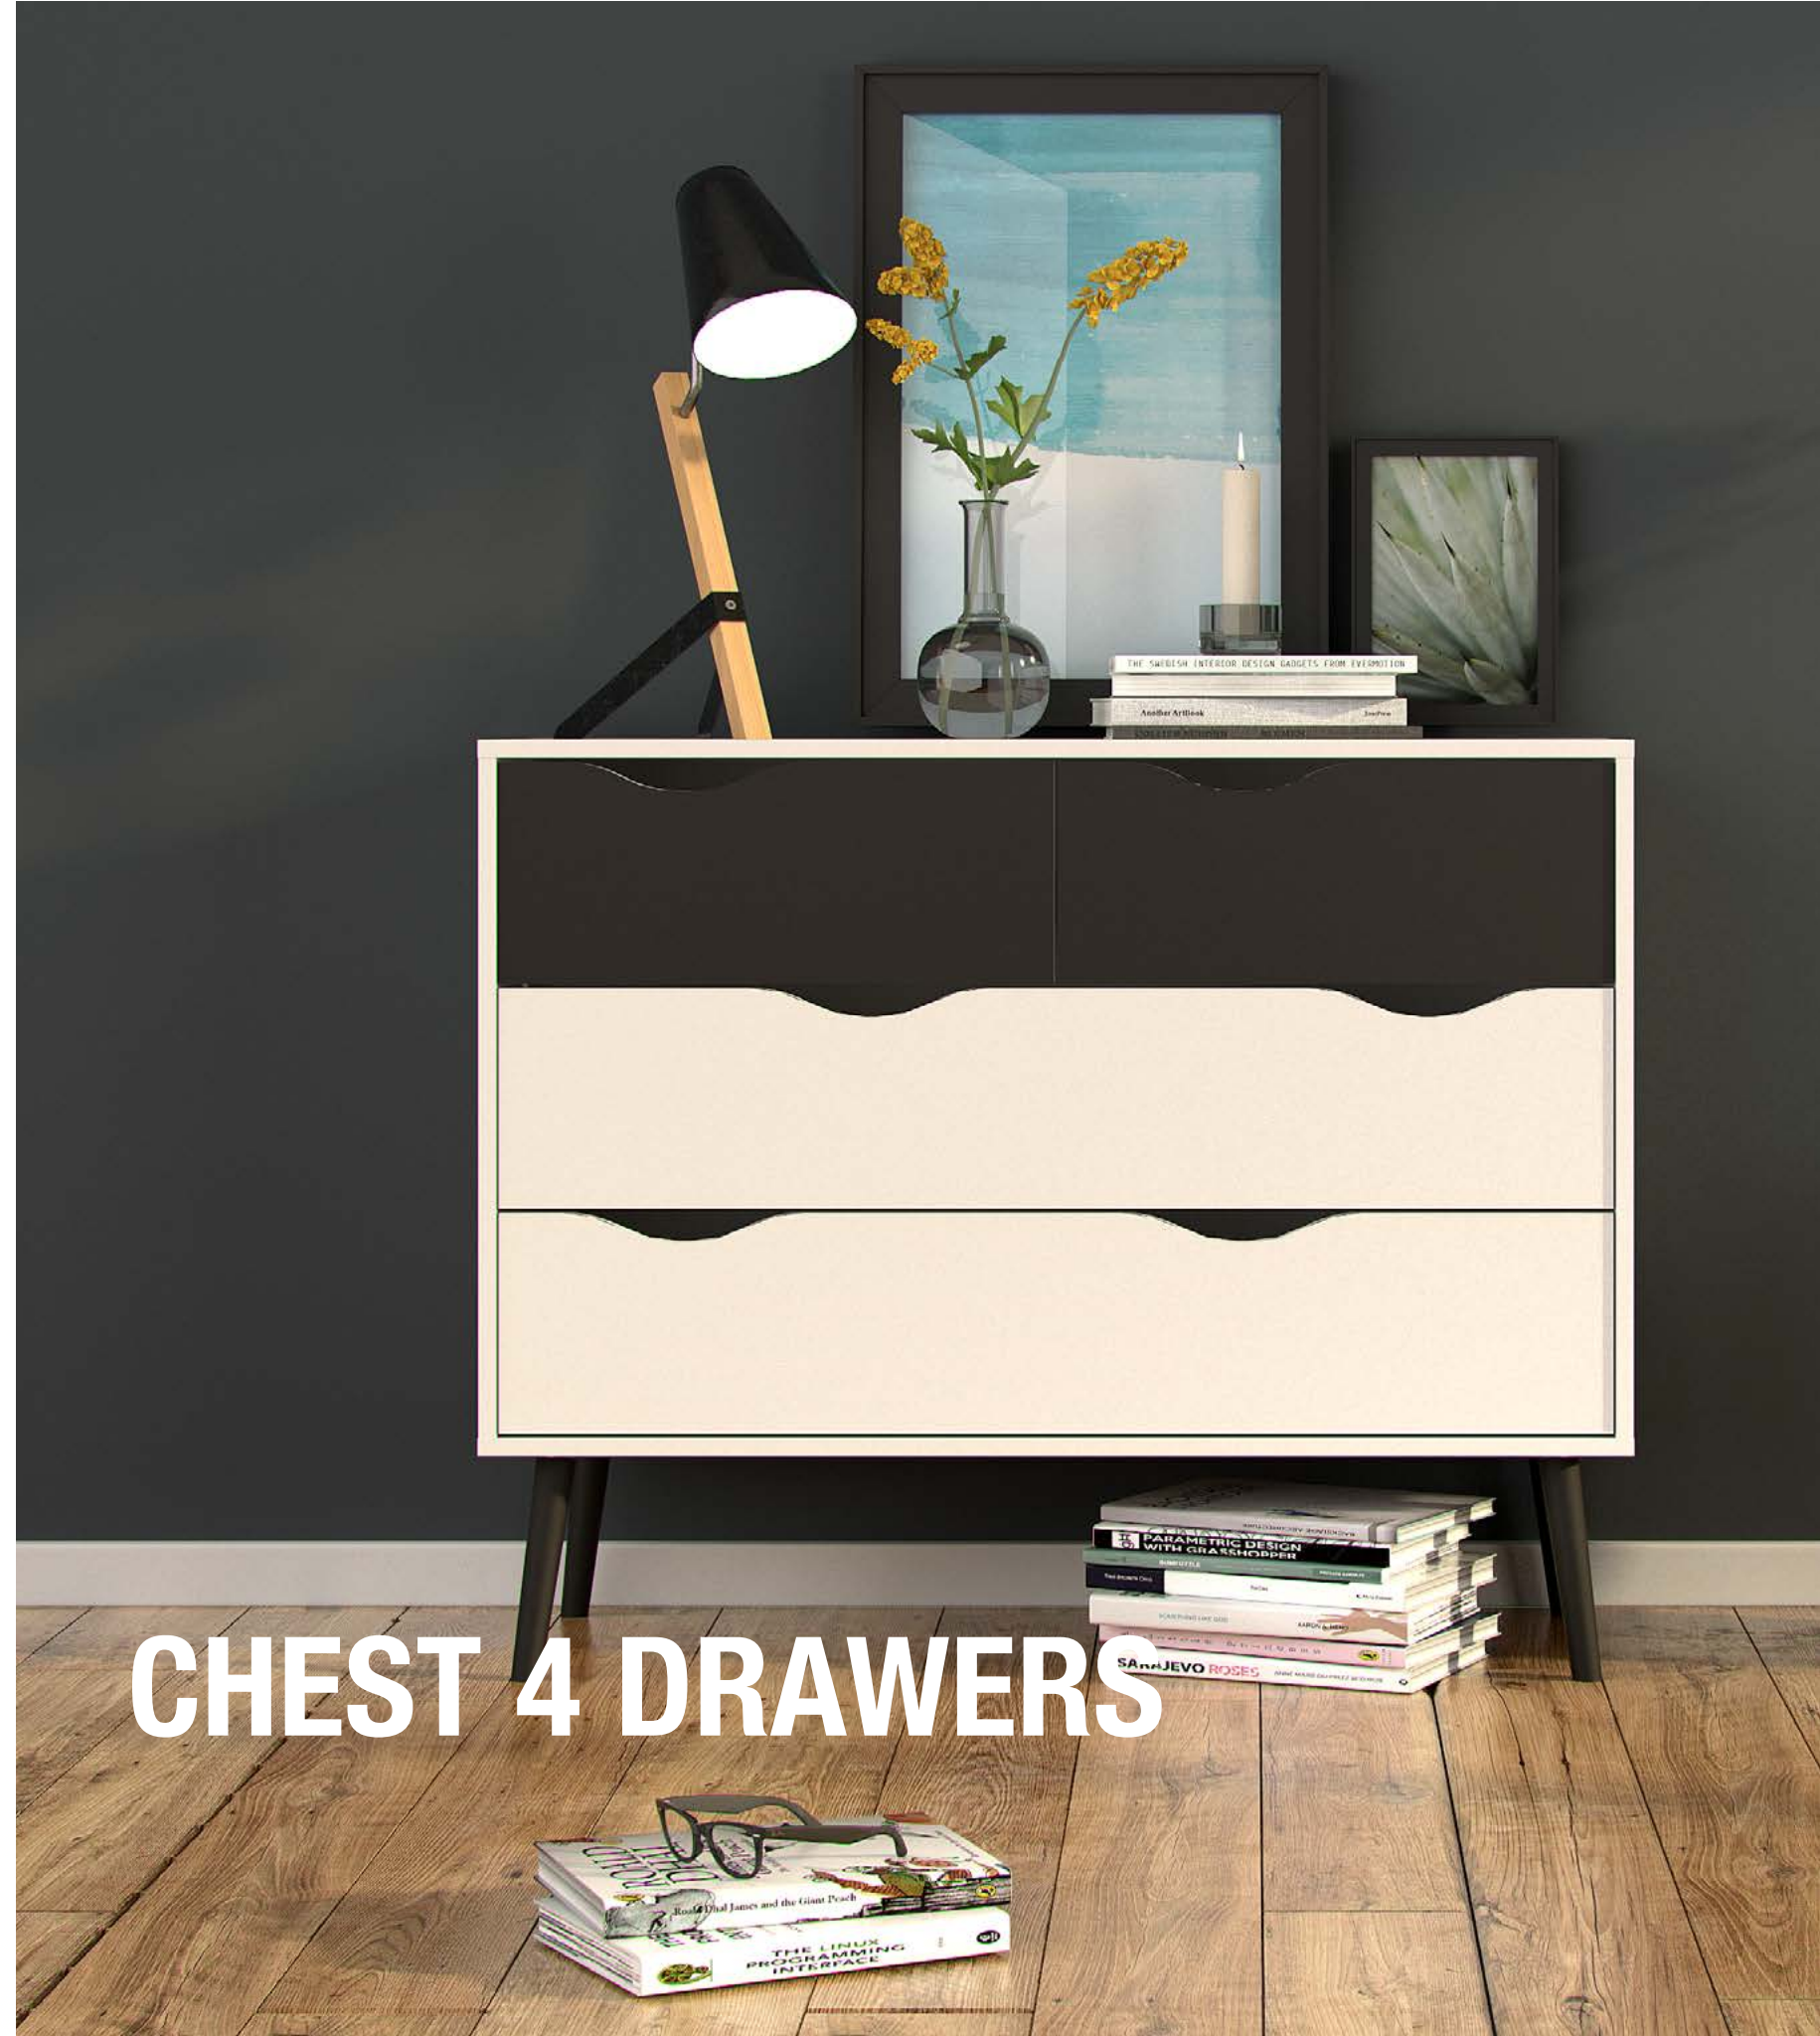

75395 Chest

98.6 x 39.1 x 81.7 cm

38.8 x 15.4 x 32.2"

Colours: 49ak - 49gm - gmak