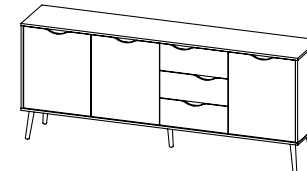

75454 Sideboard

195.6 x 39.1 x 81.7 cm
77 x 15.4 x 32.2"
Colours: 49ak - 49gm

3299