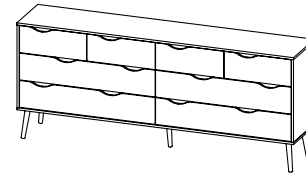

75455 Double dresser

195.6 x 39.1 x 81.7 cm
77x 15.4 x 32.2"

Colours: 49ak - 49gm - gmak

udgâet

50.1 x 39.1 x 49.7 cm
19.7 x 15.4 x 19.6"

Colours: 49ak - 49gm - gmak

699